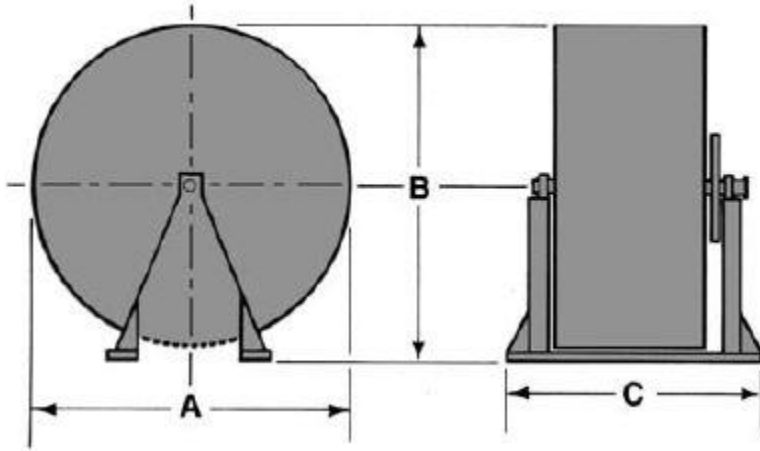

Handy Model 128

Dimensions:

A = 138"

B = 149"

C = 78"

Clamping Capacity:

Length 72" – 96"

Width 9" – 48"